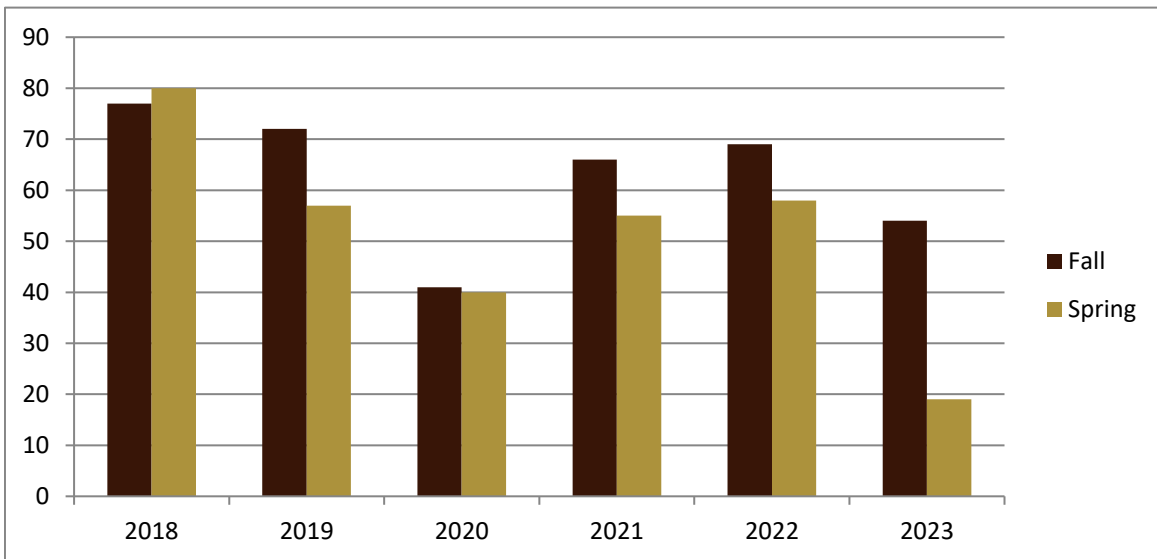

SMSU Hospitality Program

Course Data

Academic Years 2018 to 2023

Enrolled by Term						
	2018	2019	2020	2021	2022	2023
Fall	77	72	41	66	69	54
Spring	80	57	40	55	58	19
Grand Total	157	129	81	121	127	73

SMSU Hospitality Program

Course Data

Academic Years 2018 to 2023

Courses by Term						
	2018	2019	2020	2021	2022	2023
Fall	8	7	7	8	8	11
Spring	8	6	8	8	9	6
Grand Total	16	13	15	16	17	17

SMSU Hospitality Program

Course Data

Academic Years 2018 to 2023