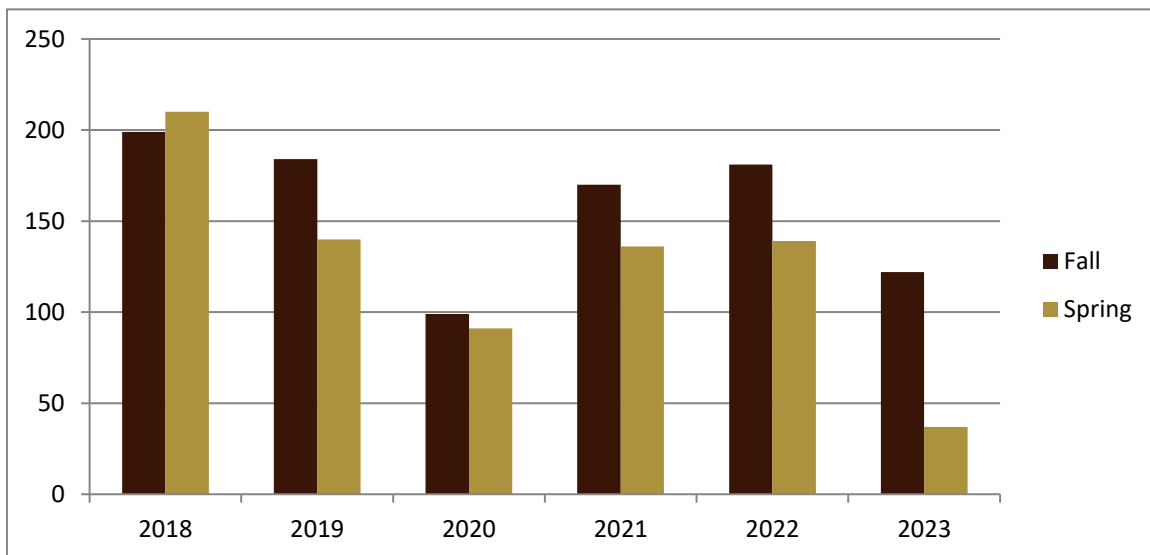

SMSU Hospitality Program

Course Data

Academic Years 2018 to 2023

Enrolled by Term						
	2018	2019	2020	2021	2022	2023
Fall	77	72	41	66	69	54
Spring	80	57	40	55	58	19
Grand Total	157	129	81	121	127	73

SMSU Hospitality Program

Course Data

Academic Years 2018 to 2023

Courses by Term						
	2018	2019	2020	2021	2022	2023
Fall	8	7	7	8	8	11
Spring	8	6	8	8	9	6
Grand Total	16	13	15	16	17	17

SMSU Hospitality Program

Course Data

Academic Years 2018 to 2023

Credit Hours by Term						
	2018	2019	2020	2021	2022	2023
Fall	199	184	99	170	181	122
Spring	210	140	91	136	139	37
Grand Total	409	324	190	306	320	159

SMSU Hospitality Program

Course Data

Academic Years 2018 to 2023