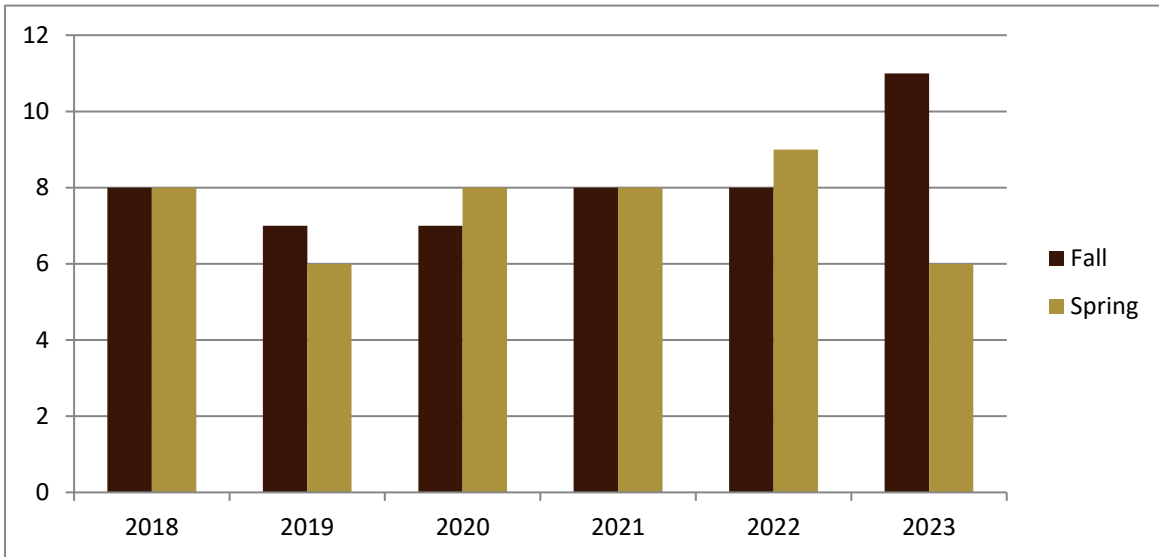

SMSU Hospitality Program

Course Data

Academic Years 2018 to 2023

Enrolled by Term						
	2018	2019	2020	2021	2022	2023
Fall	77	72	41	66	69	54
Spring	80	57	40	55	58	19
Grand Total	157	129	81	121	127	73

SMSU Hospitality Program

Course Data

Academic Years 2018 to 2023

Courses by Term						
	2018	2019	2020	2021	2022	2023
Fall	8	7	7	8	8	11
Spring	8	6	8	8	9	6
Grand Total	16	13	15	16	17	17

SMSU Hospitality Program

Course Data

Academic Years 2018 to 2023